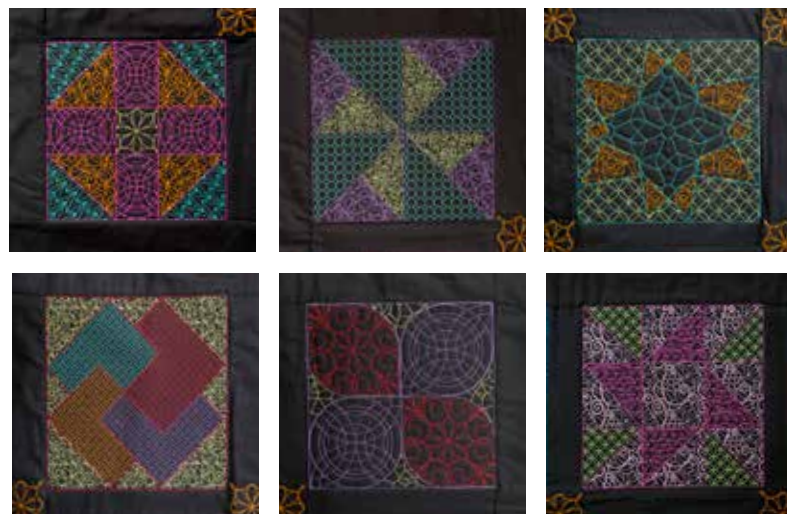

WHAT YOU'LL MAKE

- 12 Quilt Blocks
- Accent corner block
- Full Quilt Assembly

COMPATIBLE WITH THESE BABY LOCK MACHINES:

- Solaris (BLSA) • Destiny (BLDY with BLDY-U Installed) • Destiny II (BLDY2) • Valiant (BMV10)
- Solaris2 (BLSA2) • Venture (BMVT10)

WITH
Salima Jaffer

BLOCK QUILT

Join Salima Jaffer as she teaches you some of the creative techniques at your fingertips in Baby Lock's IQ™ Designer

baby lock

FOR THE LOVE OF SEWING

LBCVPR-IQSJV6