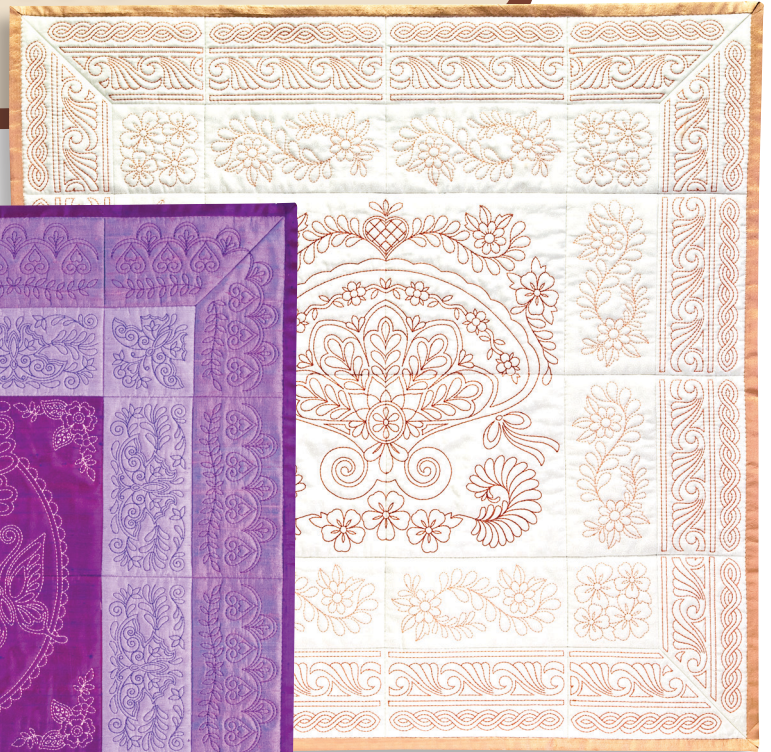

Floral Rings

Introductory Price \$29.95

Floral Rings

Anita Goodesign® *Special Edition*

All of the quilt blocks are created in your embroidery hoop. Seven applique blocks, three 3D quilt blocks, four attached blocks, five transitional blocks, thirteen traditional designs and four 3D flower designs. Each of the different blocks comes in four sizes and mirrored versions. Collection includes a 64 page printed manual and fabric book.

Garden Gate

Introductory Price \$29.95

Garden Gate

Mix & Match Collections

Folded Fabric Quilt Blocks

Jelly Roll Quilt Blocks

Mix & Match Collections

*Quilter's
Dream*