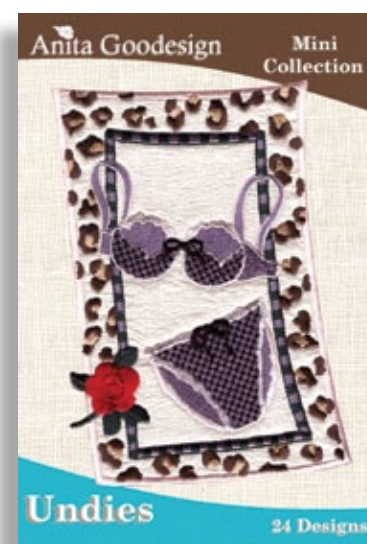

Mini Collections

80MAGHD

32MAGHD

11MAGHD

34MAGHD

99MAGHD

40MAGHD

MINI COLLECTIONS