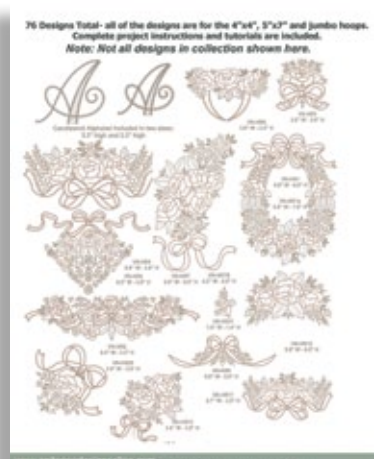

Anita Goodesign™

104AGHD

71AGHD

135AGHD

72AGHD

159AGHD

125AGHD