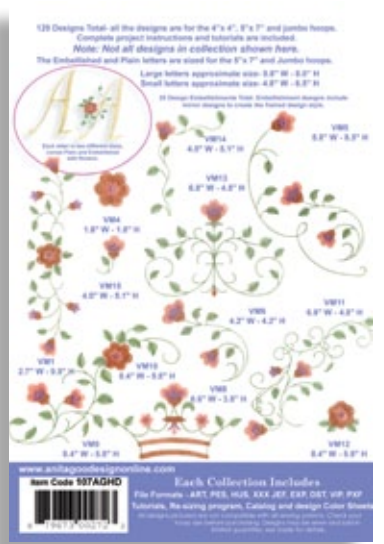

Full Collections

FULL COLLECTIONS

107AGHD