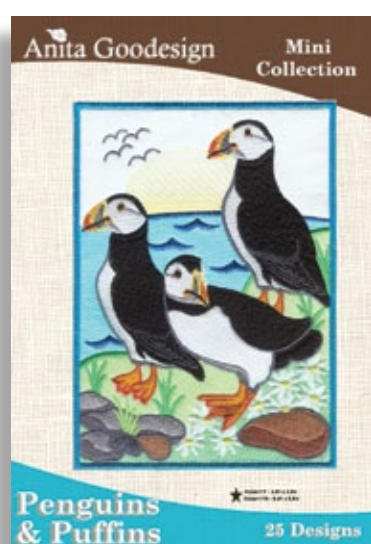

57MAGHD

Mini Collections

Anita Goodesign Mini Collection

These adorable piglet designs would be great for a baby nursery or even embroidered on children's clothing.

Shape 1a: 8" x 8" x 10"
Shape 1b: 8" x 8" x 10"
Shape 2a: 6" x 6" x 7"
Shape 2b: 6" x 6" x 7"
Shape 3a: 6" x 6" x 7"
Shape 3b: 6" x 6" x 7"
Shape 4a: 8" x 8" x 10"
Shape 4b: 8" x 8" x 10"