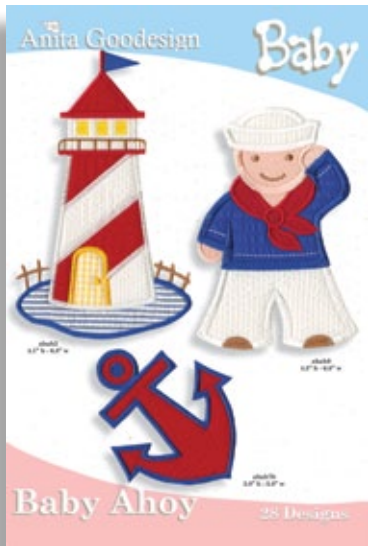

Anita Goodesign™

23BAG