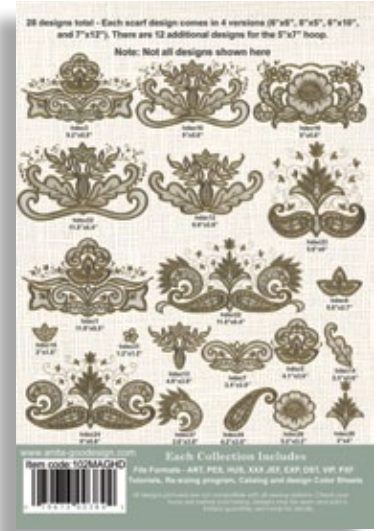

Item code: 79AGHD

79AGHD

Anita Goodesign™ Vintage Collections

173AGHD

102MAGHD

73AGHD

Baby Collections

Packaging Colors: Blue - Pink