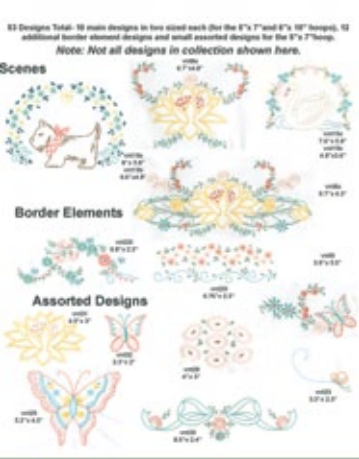

Anita Goodesign™

104AGHD

71AGHD

135AGHD

72AGHD

159AGHD

125AGHD